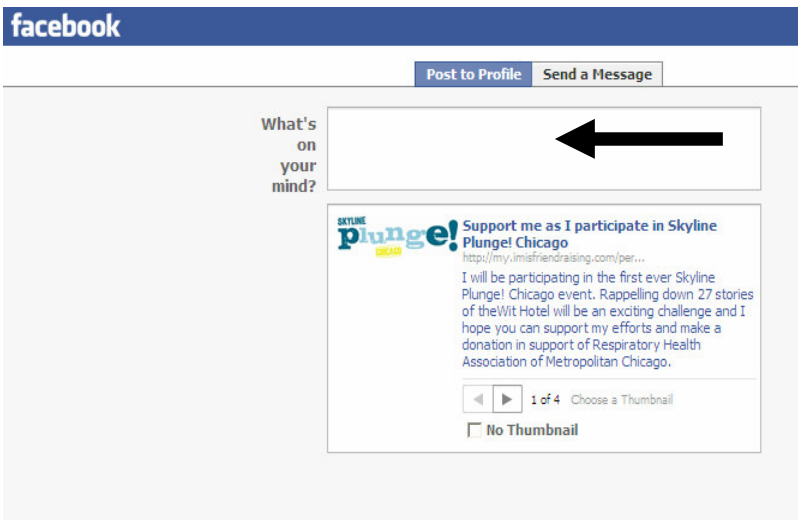

Posting your Skyline Plunge! Chicago webpage to your Facebook Profile

1. Click on the **Share** tab located on the left hand menu bar of your fundraising page.
2. Under Bookmarks & Share is a link to **Facebook**.
3. Click on the link.

1. This pop-up window will appear.
2. Log into your Facebook Account.

1. You can add a comment here.
2. Click **Post** to post your Skyline Plunge! Chicago page to your Facebook profile news feed.
3. Go to your Facebook profile to see the post.
4. Facebook friends can click on your post and will then be taken to your webpage where they can make a donation.