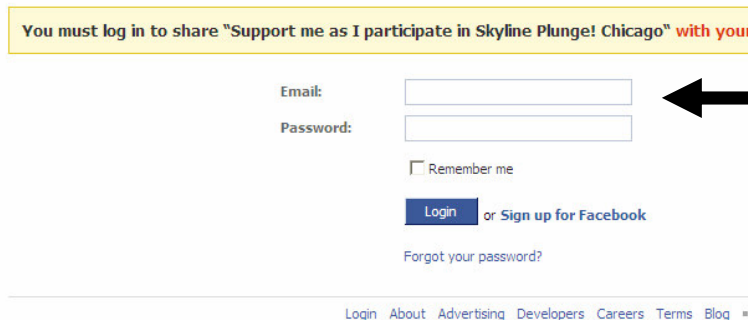

1. You can add a comment here.
2. Click **Post** to post your Skyline Plunge! Chicago page to your Facebook profile news feed.
3. Go to your Facebook profile to see the post.
4. Facebook friends can click on your post and will then be taken to your webpage where they can make a donation.