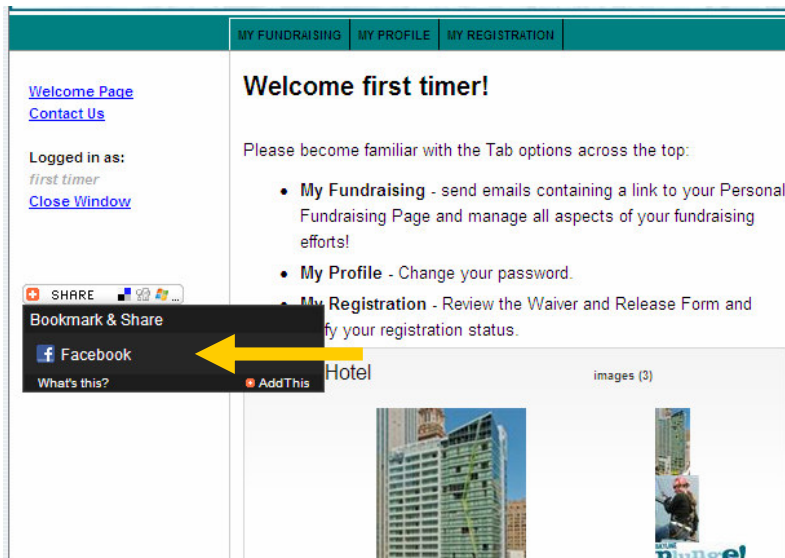

Posting your Skyline Plunge! Chicago webpage to your Facebook Profile

1. Click on the **Share** tab located on the left hand menu bar of your fundraising page.
2. Under Bookmarks & Share is a link to **Facebook**.
3. Click on the link.